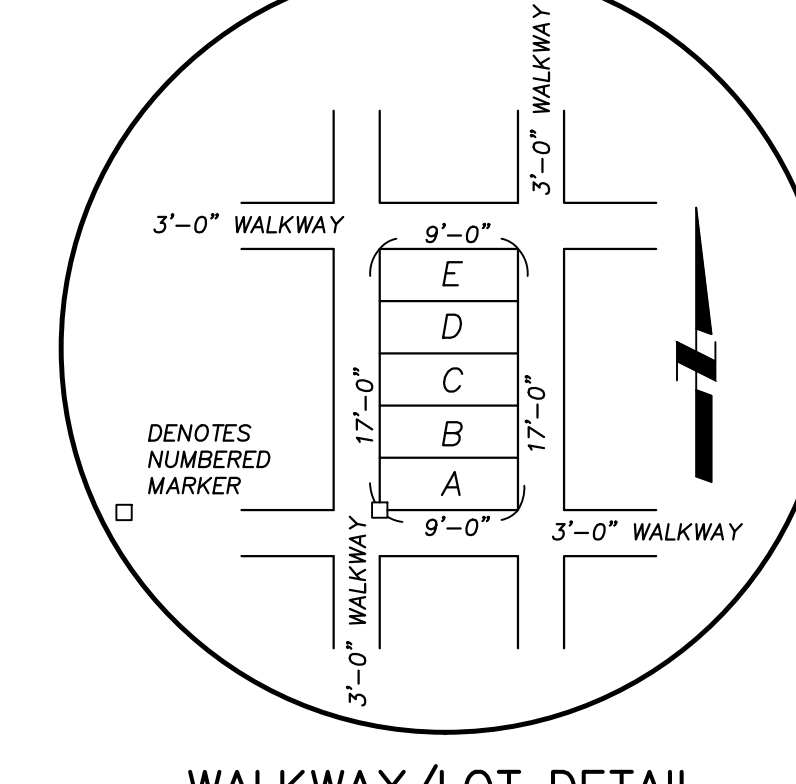

PLEASANT VALLEY CEMETERY

WALKWAY/LOT DETAIL
LOTS B-1~B-104,
C-1~C-104, D-1~D-91
& E-1~E-94, INCLUSIVE

WALKWAY/LOT DETAIL
LOTS 763~782 &
A-400~A-401, INCLUSIVE

WALKWAY/LOT DETAIL
LOTS 723~762, A-380~A-381,
& A-400~A-401, INCLUSIVE