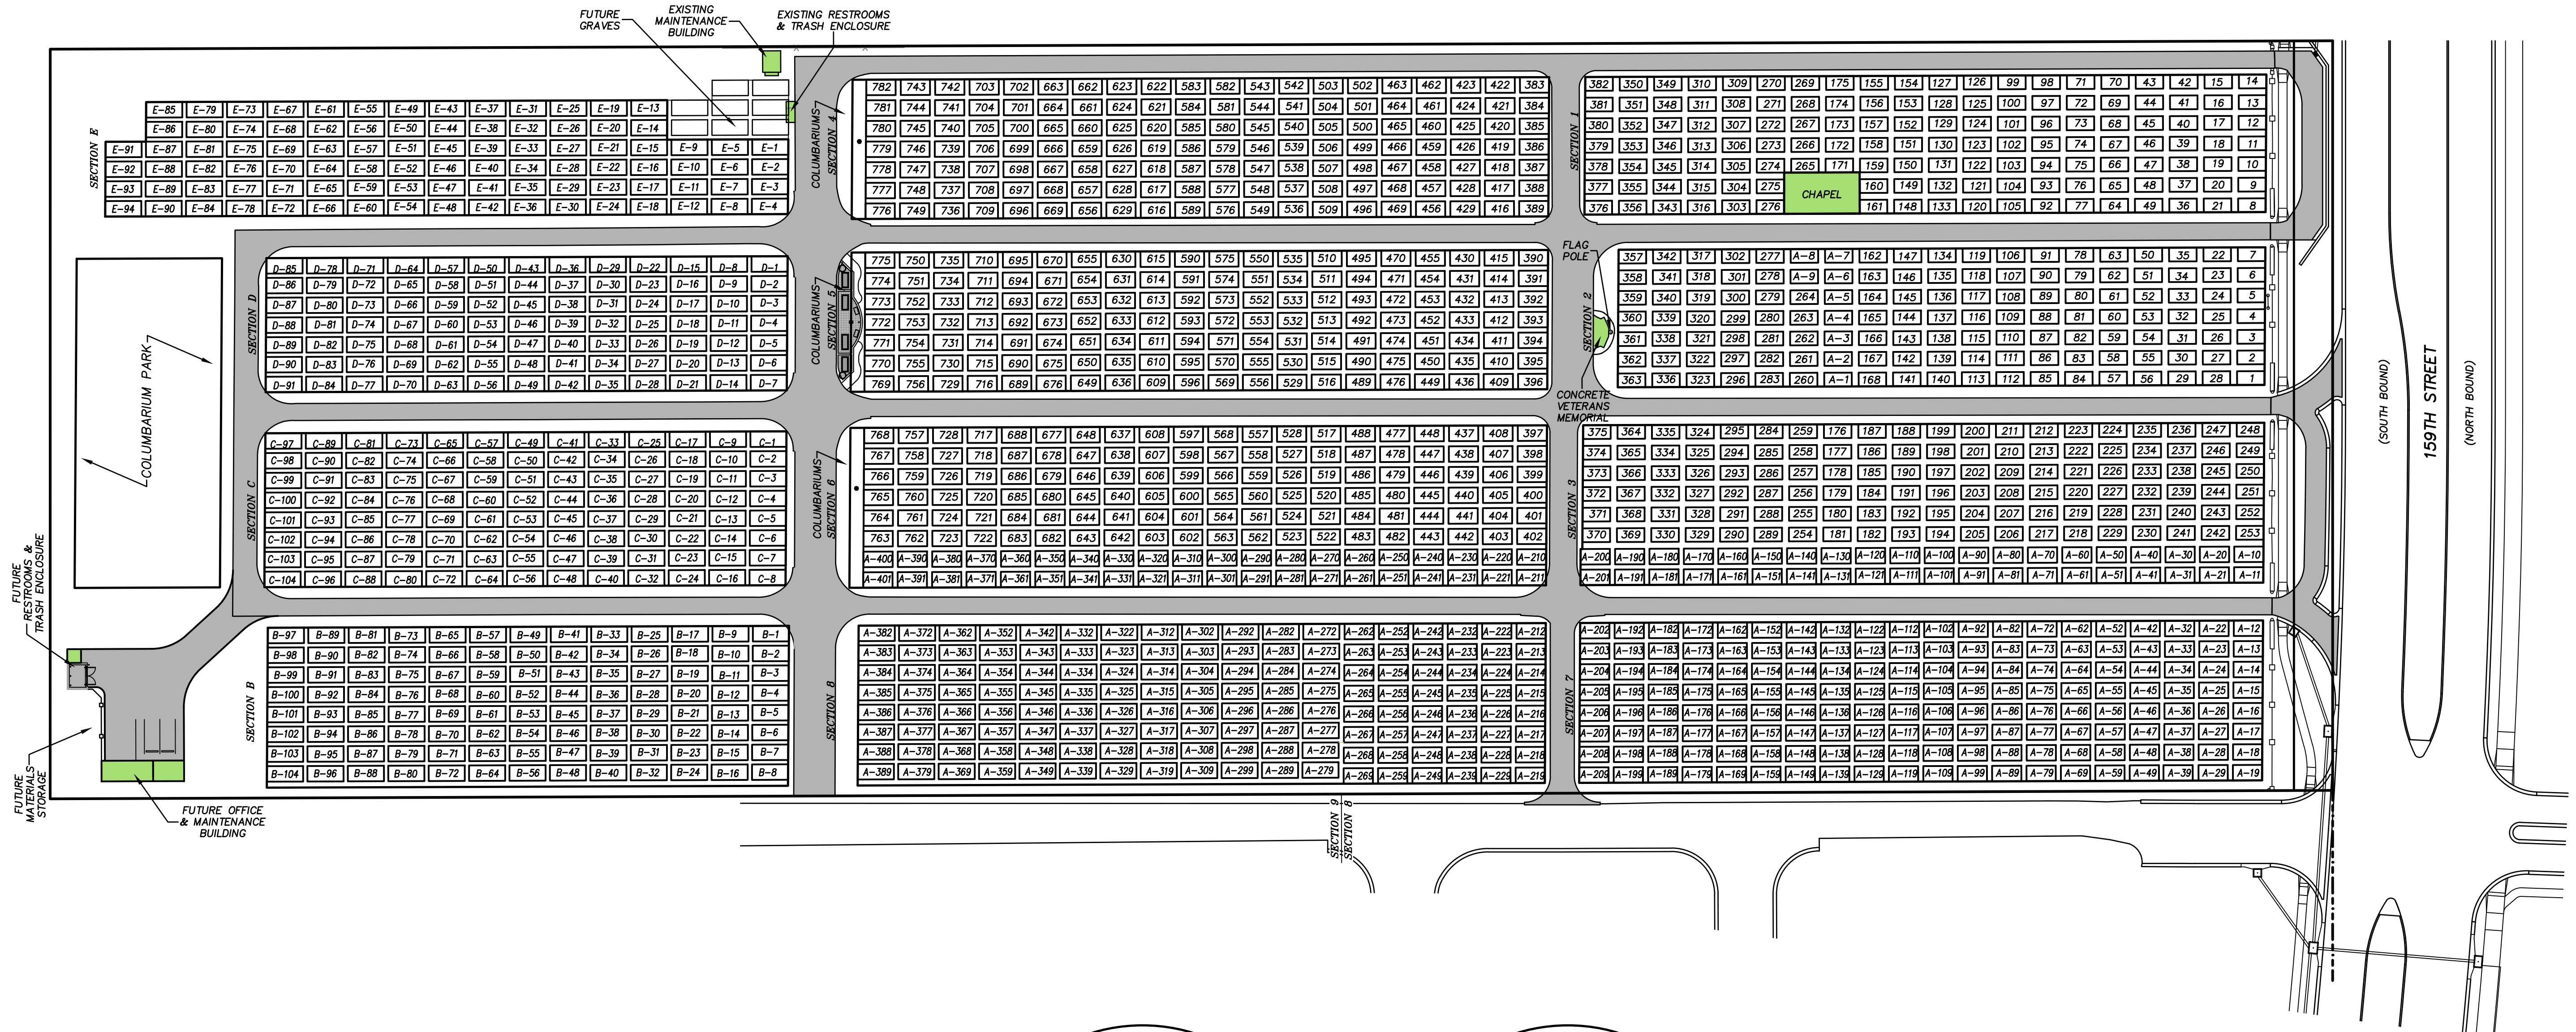

PLEASANT VALLEY CEMETERY

WALKWAY/LOT DETAIL
LOTS B-1~B-104,
C-1~C-104, D-1~D-91
& E-1~E-94, INCLUSIVE

WALKWAY/LOT DETAIL
LOTS 763~782 &
A-400~A-401, INCLUSIVE

WALKWAY/LOT DETAIL
LOTS 723~762, A-380~A-381,
& A-400~A-401, INCLUSIVE