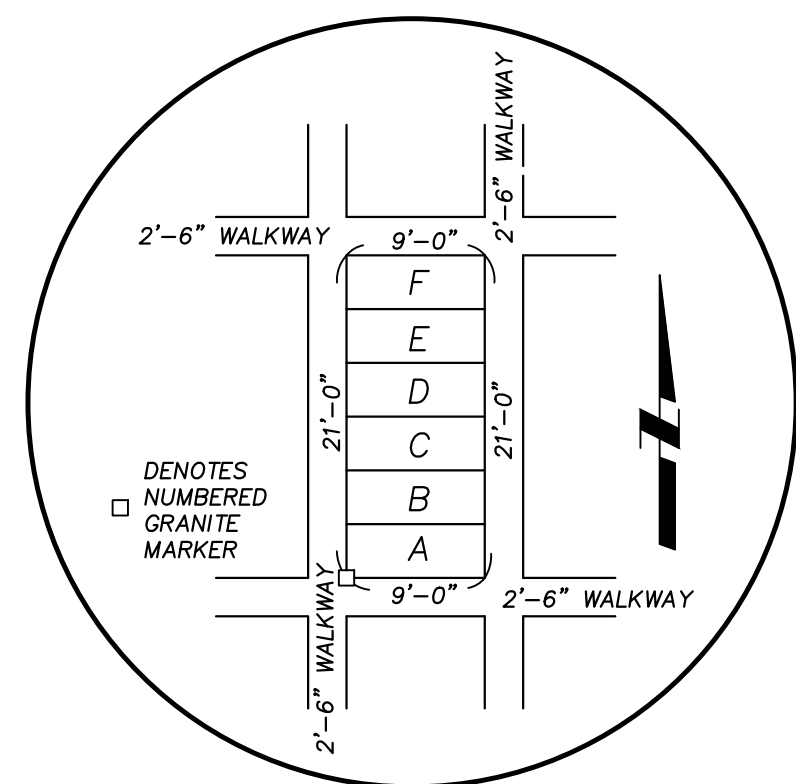

PLEASANT VALLEY CEMETERY

WALKWAY/LOT DETAIL
LOTS B-1~B-104,
C-1~C-104, D-1~D-91
& E-1~E-94, INCLUSIVE

WALKWAY/LOT DETAIL
LOTS 763~782 &
A-400~A-401, INCLUSIVE

WALKWAY/LOT DETAIL
LOTS 723~762, A-380~A-381,
& A-400~A-401, INCLUSIVE